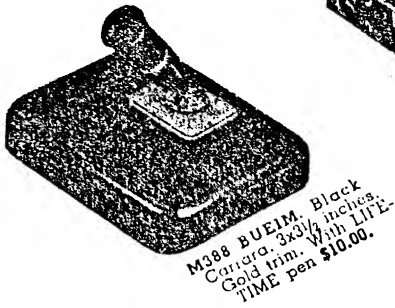

ON EVERY GIFT OCCASION

A SHEAFFER'S DRY-PROOF DESK SET IS APPROPRIATE

Desk sets shown with gold trim LIFETIME pens also available with AUTOGRAPH LIFETIME pens, for facsimile signature engraving (see page 8) at $8.00 additional per pen.